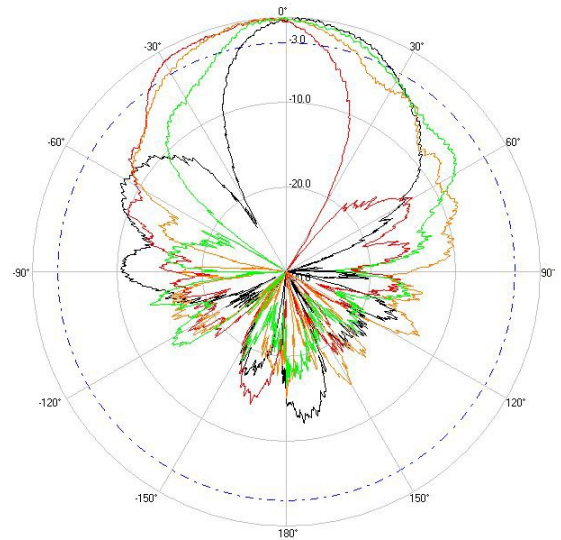

> Part Number: **ATS-OP-245-47-4RSP-36**

> **2.45 GHZ**

> **5.5 GHZ**

H-Plane

H-Plane

V-Plane

V-Plane

Radiation Pattern Legend

Lead 1: Black Lead 2: Red Lead 3: Orange Lead 4: Green