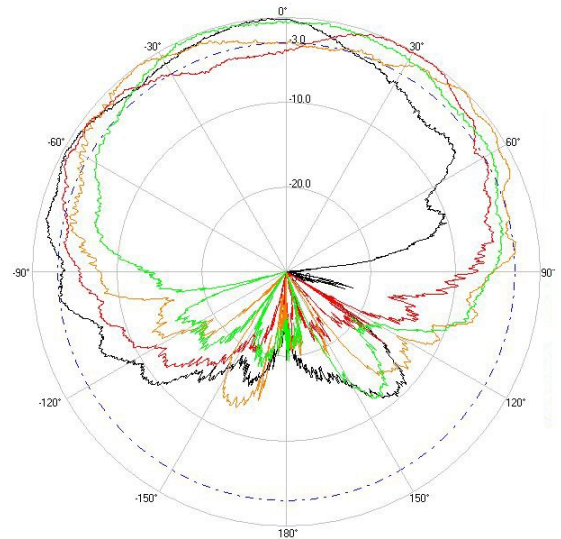

> Part Number: **ATS-OP-245-47-4RSP-36**

> **2.45 GHZ**

> **5.5 GHZ**

H-Plane

H-Plane

V-Plane

V-Plane

Radiation Pattern Legend

Lead 1: Black Lead 2: Red Lead 3: Orange Lead 4: Green