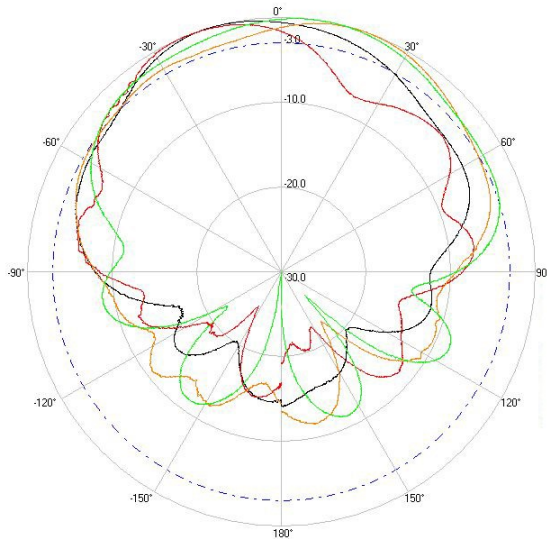

> Part Number: **ATS-OP-245-47-4RSP-36**

> **2.45 GHZ**

> **5.5 GHZ**

H-Plane

H-Plane

V-Plane

V-Plane

Radiation Pattern Legend

Lead 1: Black Lead 2: Red Lead 3: Orange Lead 4: Green