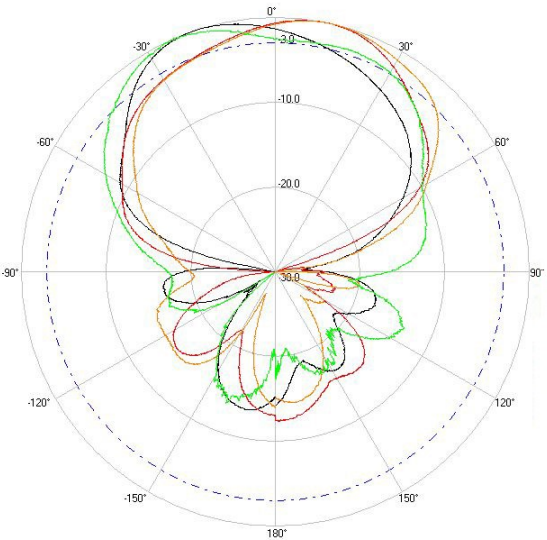

> Part Number: **ATS-OP-245-47-4RSP-36**

> **2.45 GHZ**

> **5.5 GHZ**

H-Plane

H-Plane

V-Plane

V-Plane

Radiation Pattern Legend

Lead 1: Black Lead 2: Red Lead 3: Orange Lead 4: Green